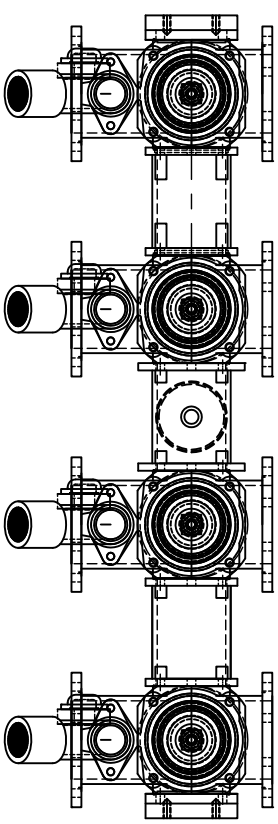

4"

UNIFLOW
MANIFOLD

M4S4F-11-001A

UNIQUE WELDING & FABRICATING

1545 BRITANNIA RD EAST, UNIT 30-31, MISSISSAUGA, ON, CANADA, L4W 3C6
INT'L TELE: +1-905-564-9962, TOLL FREE: 1-877-564-9962, INT'L FAX: +1-905-564-9964
WEB: www.uniqueweldingfabricating.com, E-MAIL: info@uniqueweldingfabricating.com